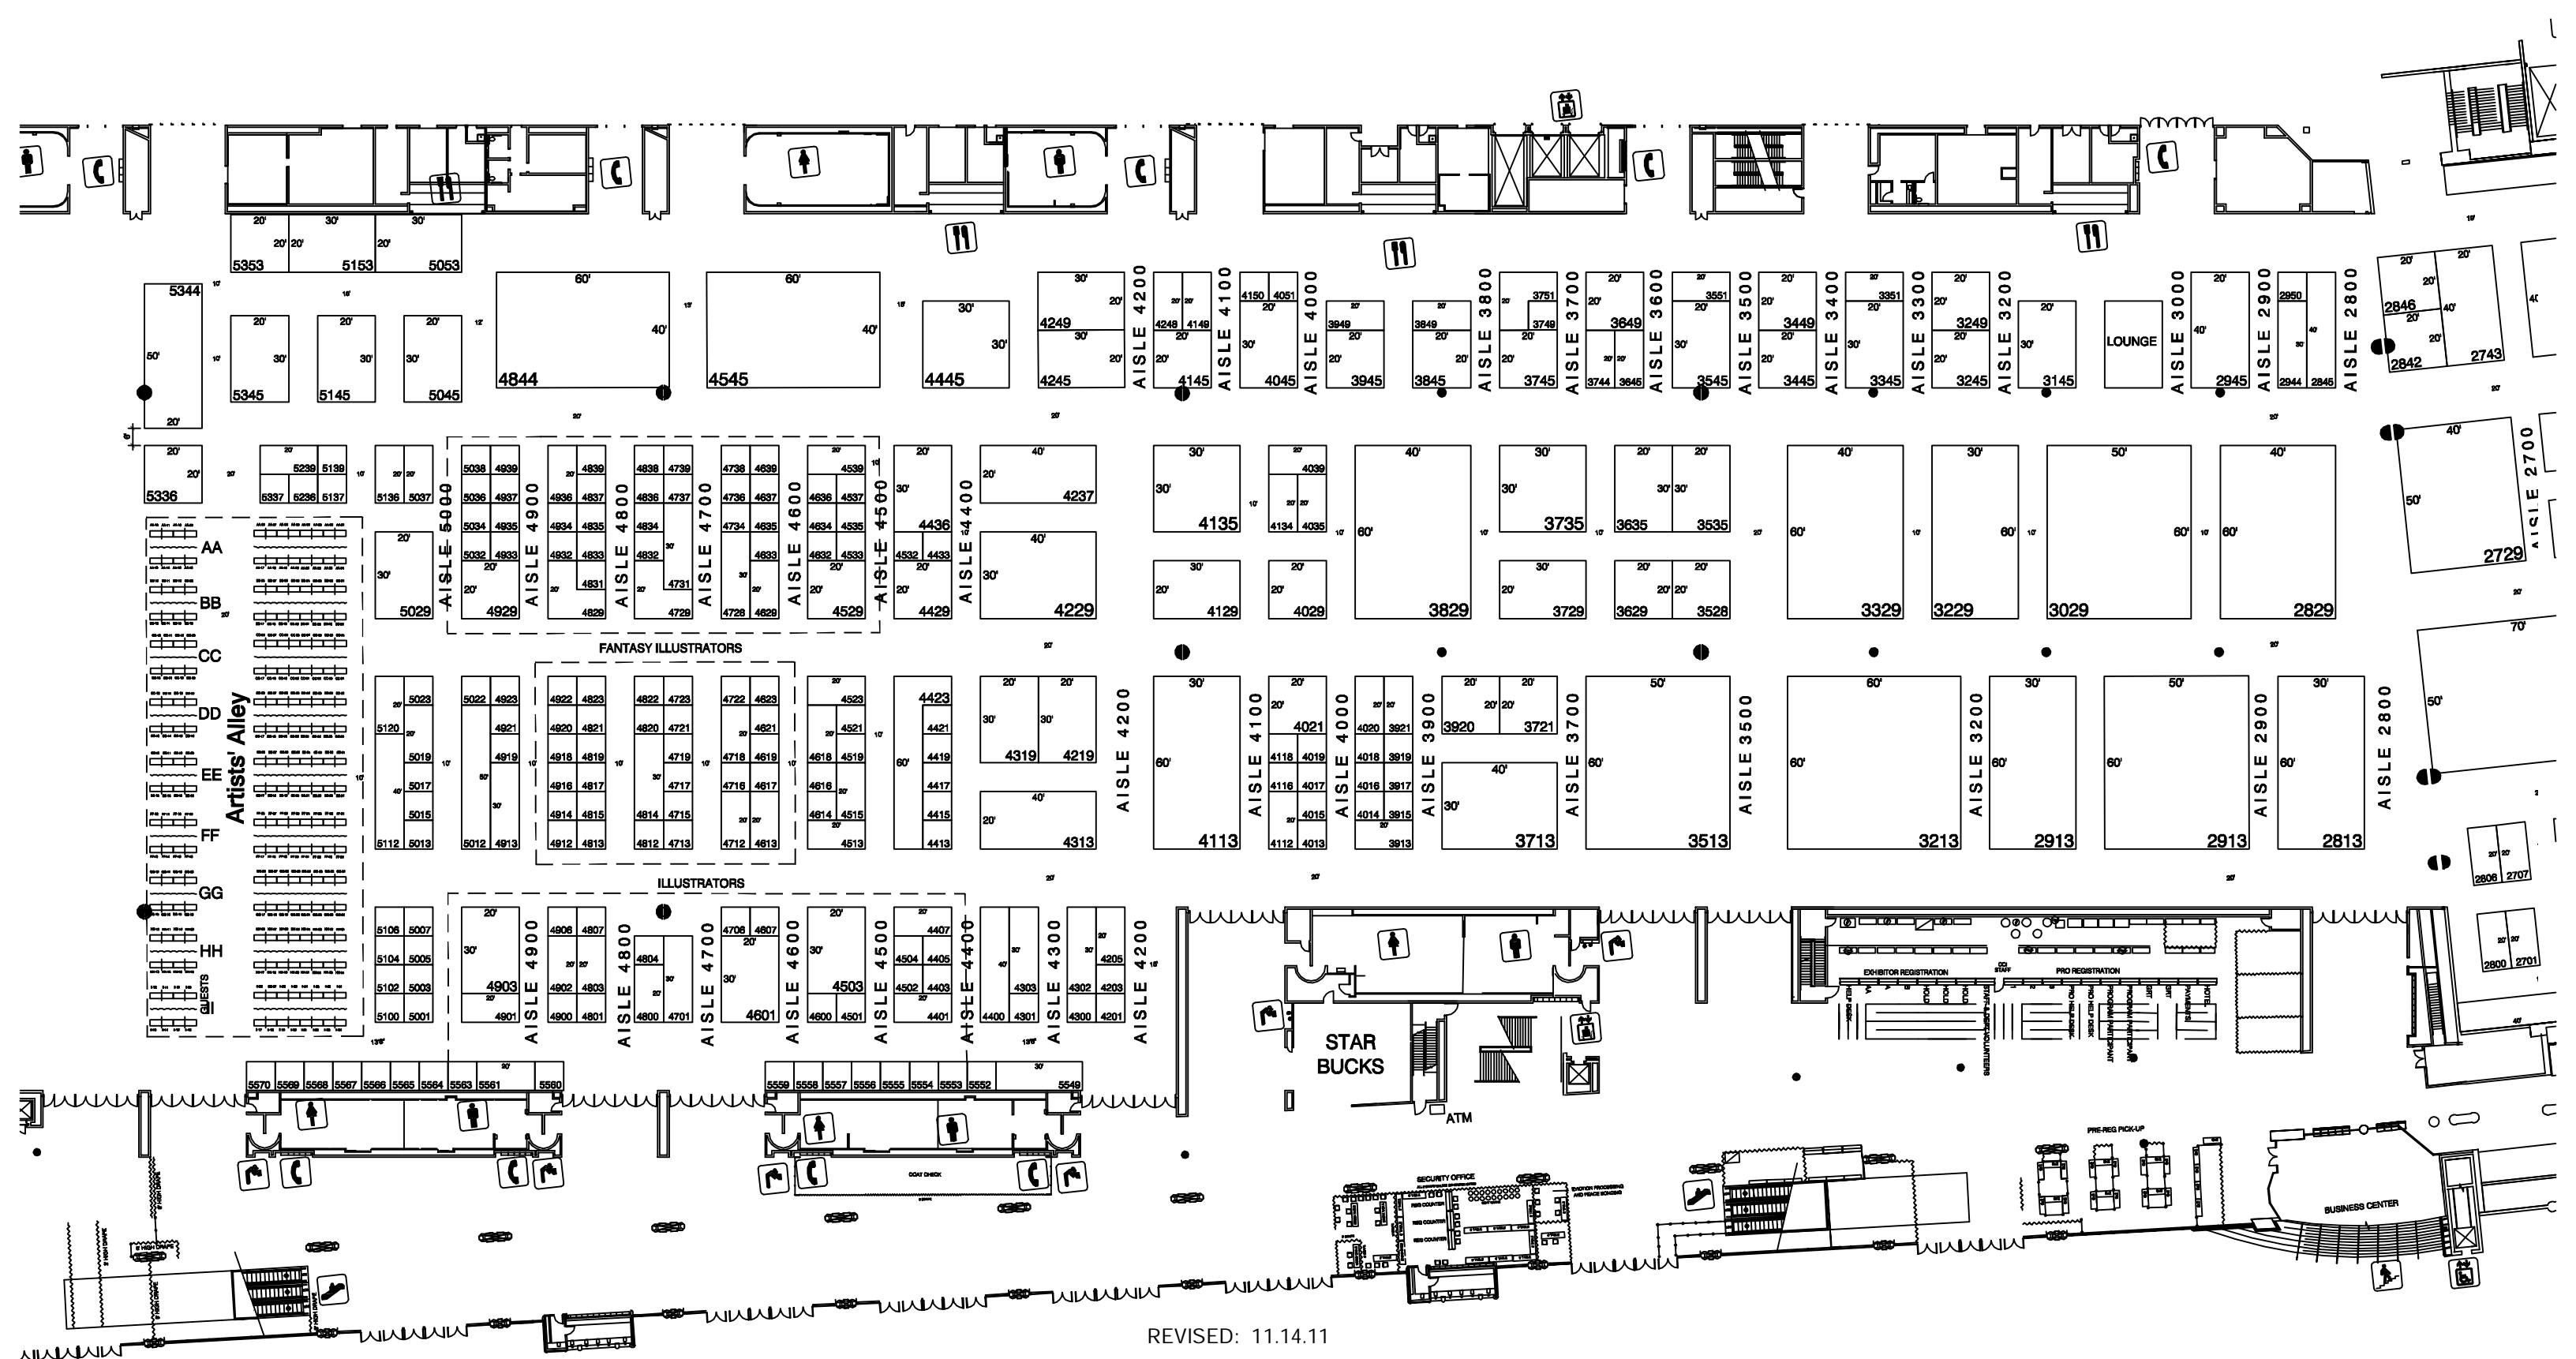

San Diego, California

FLOOR PLAN SUBJECT TO FIRE MARSHAL APPROVAL.

REVISED: 11.14.11

2012 San Diego Comic-Con International

JULY 12 - 15, 2012
 San Diego Convention Center
 San Diego, California

FLOOR PLAN SUBJECT TO FIRE MARSHAL APPROVAL.