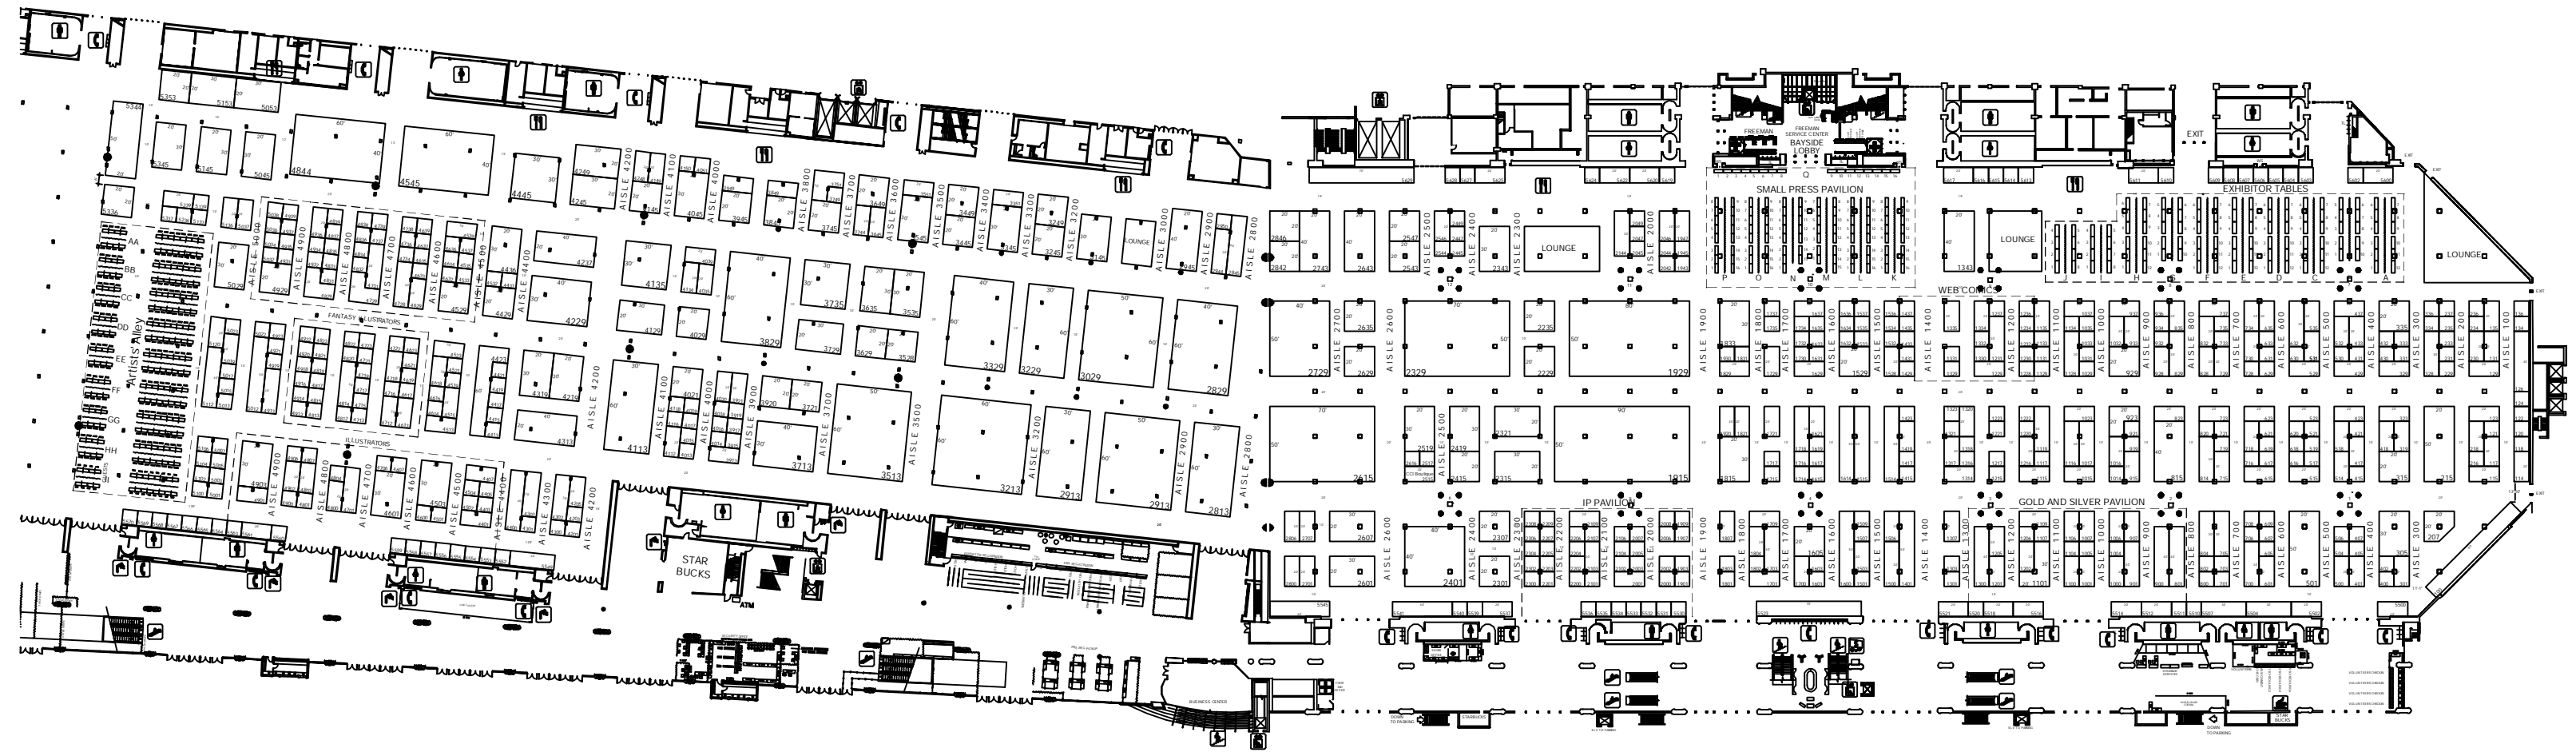

REVISED: 11.14.11

2012 San Diego Comic-Con International
JULY 12 - 15, 2012
San Diego Convention Center
San Diego, California