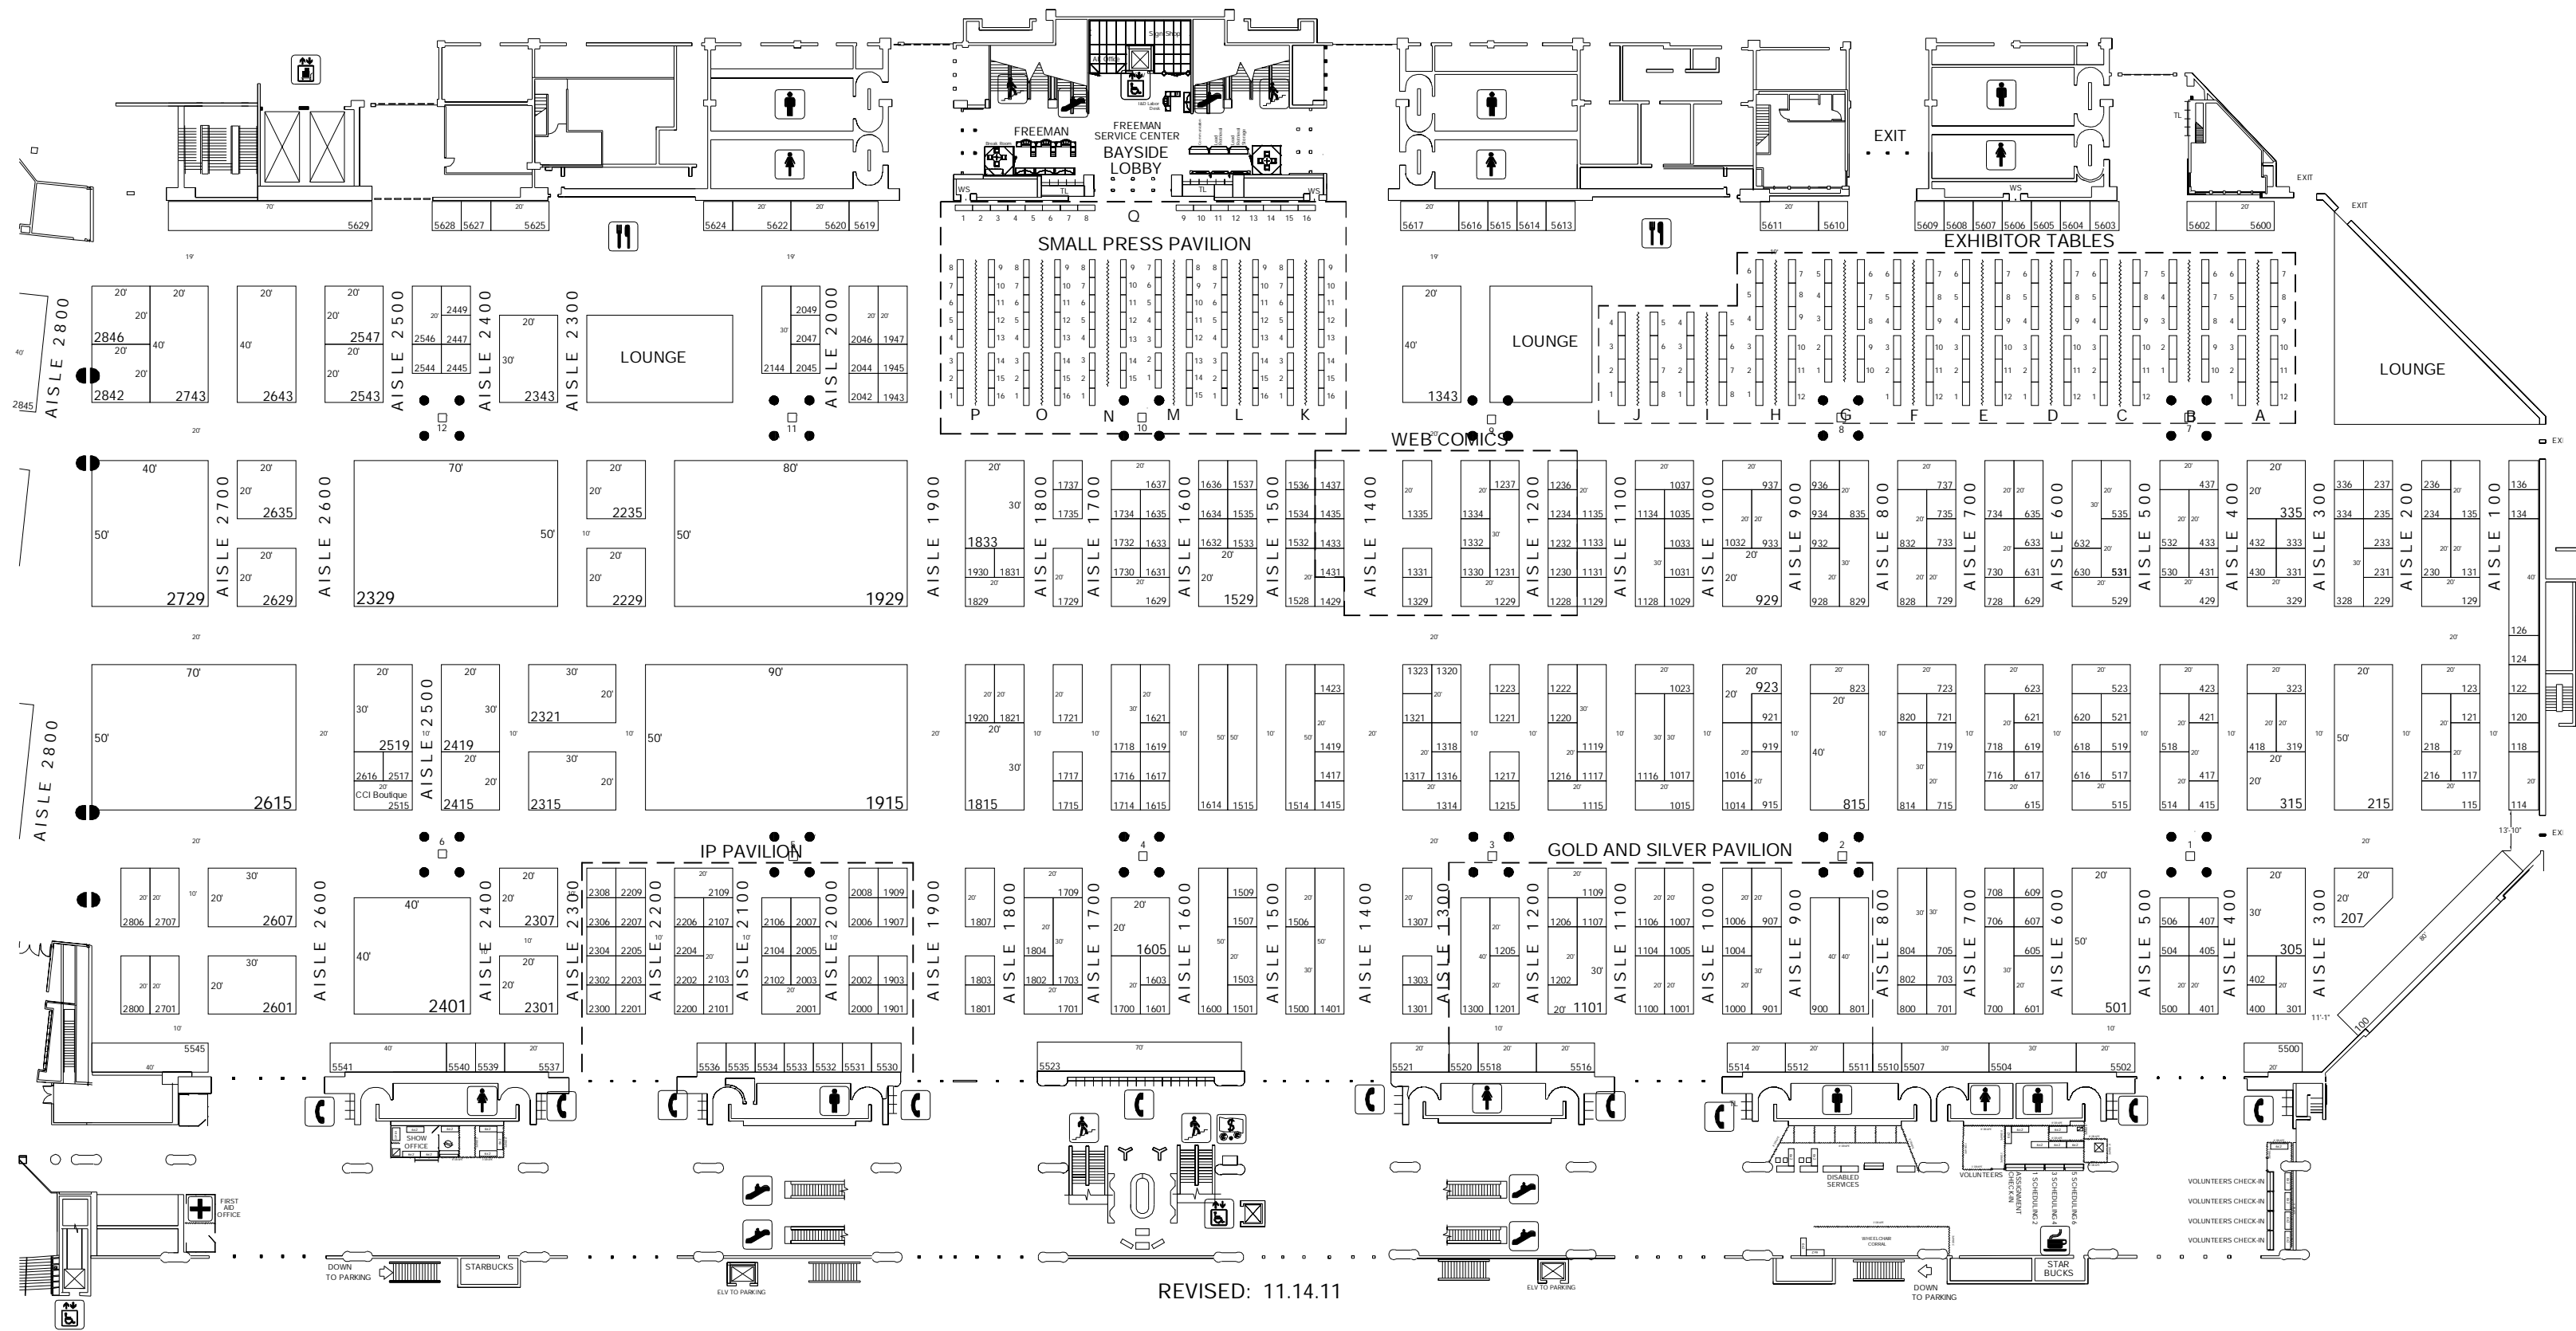

REVISED: 11.14.11

2012 San Diego Comic-Con International
JULY 12 - 15, 2012
San Diego Convention Center
San Diego, California

REVISED: 11.14.11

2012 San Diego Comic-Con International

JULY 12 - 15, 2012

San Diego Convention Center

San Diego, California

FLOOR PLAN SUBJECT TO FIRE MARSHAL APPROVAL.

REVISED: 11.14.11

2012 San Diego Comic-Con International

JULY 12 - 15, 2012
 San Diego Convention Center
 San Diego, California

FLOOR PLAN SUBJECT TO FIRE MARSHAL APPROVAL.

EXIT

SLOPED CEILING AREA

MZ

MZ

FAN CLUB & ORGANIZATION TABLES